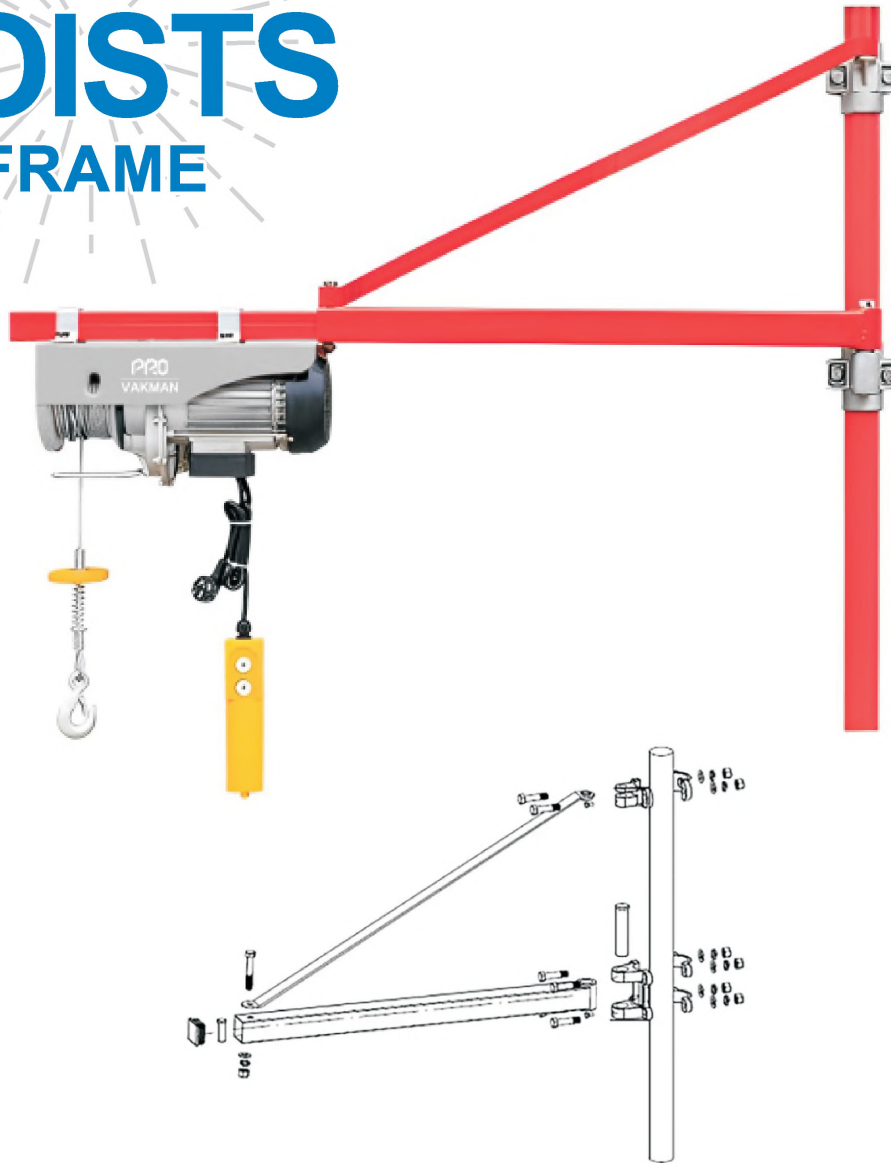

# ROTARY HOISTS FRAME

Product models	Rated hanging weigh(kg)	Rated lifting length(mm)	QTY/CTN (pcs )	Packing dimension(c m)	G.W./N.W .(kg)
VAK-250-1100	250	1100	4	86x22x20	32/30
VAK-300-1100	300	1100	4	86x22x20	32/30
VAK-600-750	600	750	4	86x22x20	24/22