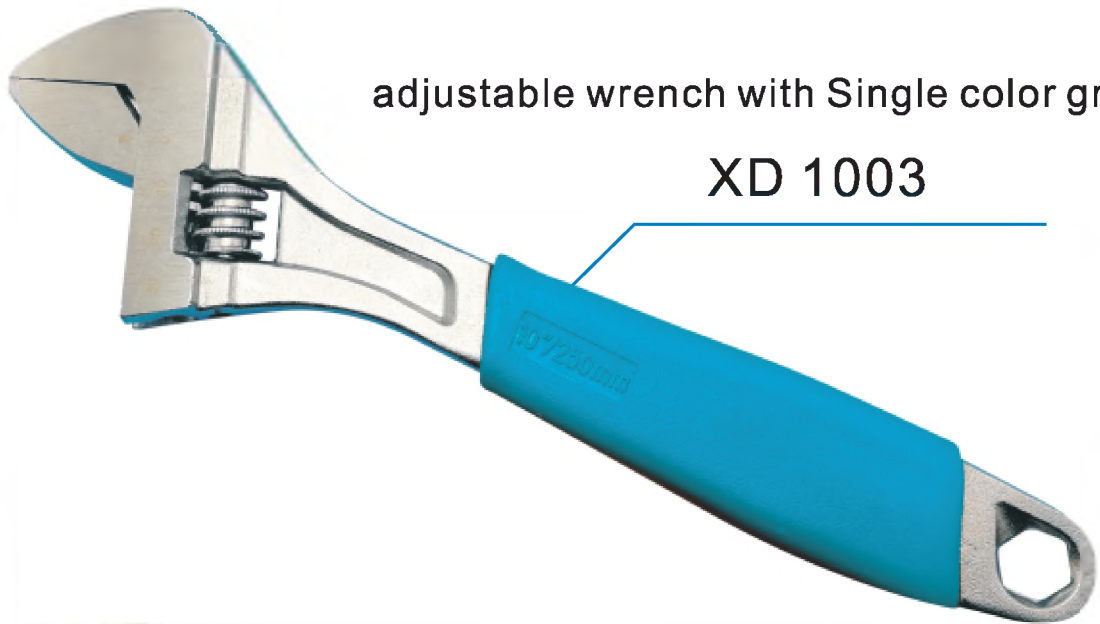

Precision machined provides great coordination and operation.

adjustable wrench with Single color grip

XD 1003