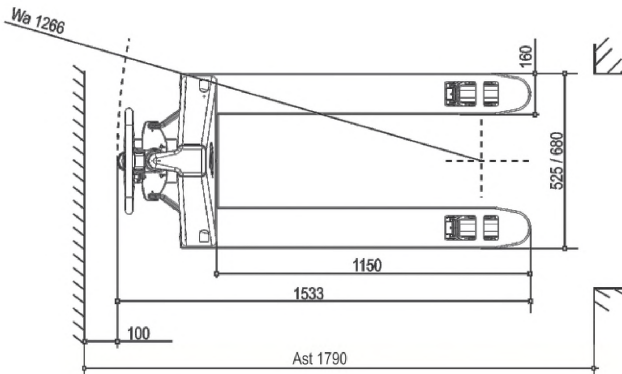

HAND PALLET TRUCK

VAK 2000/2500

Nylon Wheel

Casting steel bracket

Both AC and DF pump can be done

Item	Unit	Size(kg)	
Capacity	kg	VAK-2000	VAK-2500
Fork outside width	mm	550	685
Fork length	mm	1200	1200
Max.fork height	mm	190-200	190-200
Lowered fork height	mm	75-85	75-85
Steering wheel size	mm	180x50	
Load wheel size- double wheel	mm	80x70	
Load wheel size- single wheel	mm	74x93 or 74x 70	
Type of wheels		Nylon, PU, Rubber	
Net weight	kg	58-65	65-74

triangle handle

square handle with rubber

Item	Unit	Size	
		VAK-3000	VAK-5000
Capacity	kg		
Fork outside distance	mm	550	685
Fork length	mm	1200	1200
Max.fork height	mm	190-200	190-200
Lowered fork height	mm	75-85	75-85
Steering wheel size	mm	180x50	
Load wheel size	mm	80x70 (double wheel)	
Type of wheels		Nylon, PU, Rubber	
Truck weight	kg	70-76	130-140