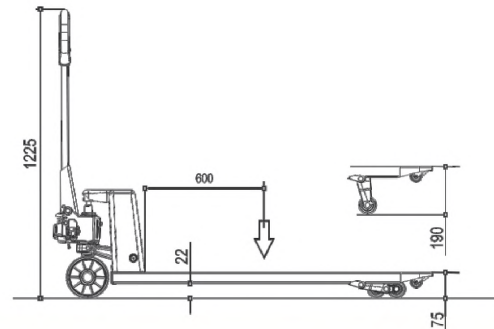

HAND PALLET TRUCK

VAK 2000/2500

Nylon Wheel

Casting steel bracket

Both AC and DF pump can be done

Item	Unit	Size(kg)	
Capacity	kg	VAK-2000	VAK-2500
Fork outside width	mm	550	685
Fork length	mm	1200	1200
Max.fork height	mm	190-200	190-200
Lowered fork height	mm	75-85	75-85
Steering wheel size	mm	180x50	
Load wheel size- double wheel	mm	80x70	
Load wheel size- single wheel	mm	74x93 or 74x 70	
Type of wheels		Nylon, PU, Rubber	
Net weight	kg	58-65	65-74

triangle handle

square handle with rubber

Item	Unit	Size	
		VAK-3000	VAK-5000
Capacity	kg		
Fork outside distance	mm	550	685
Fork length	mm	1200	1200
Max.fork height	mm	190-200	190-200
Lowered fork height	mm	75-85	75-85
Steering wheel size	mm	180x50	
Load wheel size	mm	80x70 (double wheel)	
Type of wheels		Nylon, PU, Rubber	
Truck weight	kg	70-76	130-140